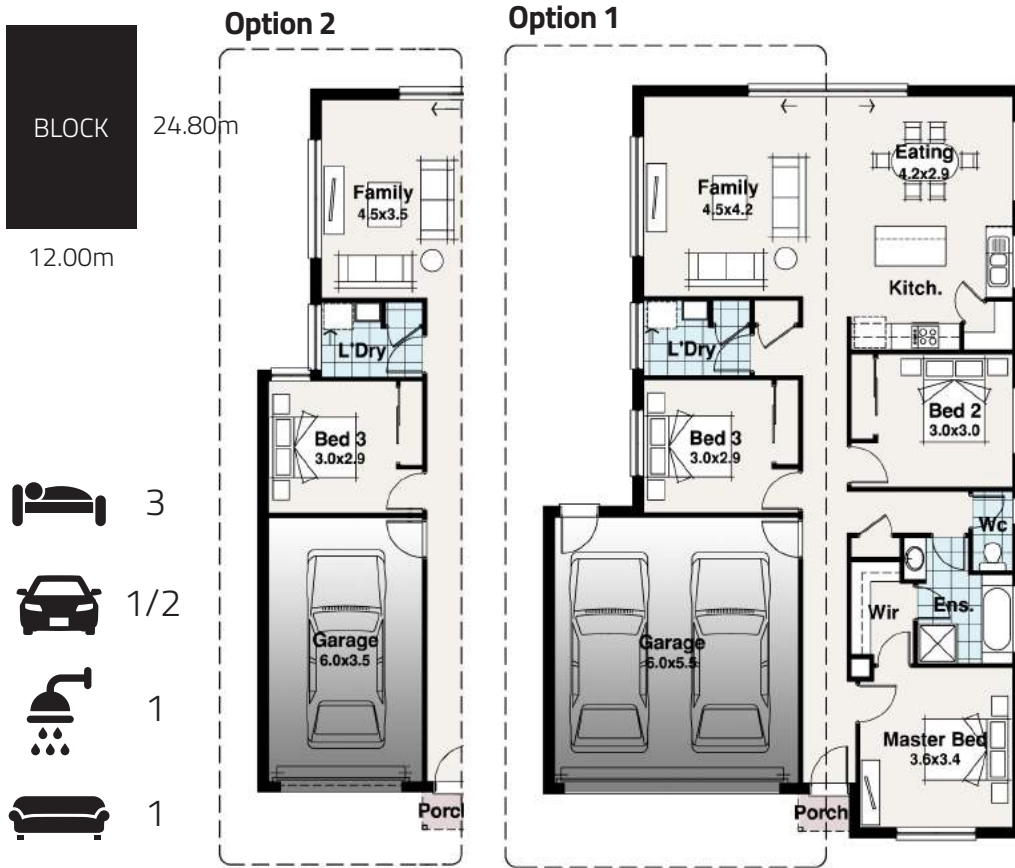

Traditional Facade Pictured

CARIBBEAN
RANGE

Exclusive products available in our Zero Deposit First Homes Range Only. Conditions Apply.

The Kensington

Option 1		
Residence	120.86	m ²
Porch	0.96	m ²
Garage	36.27	m ²
TOTAL	158.09	m²
	17.02	sq

Width 10.80m
Length 16.94m

Option 2		
Residence	113.23	m ²
Porch	0.96	m ²
Garage	23.30	m ²
TOTAL	137.49	m²
	14.80	sq

Width 8.80m
Length 16.94m